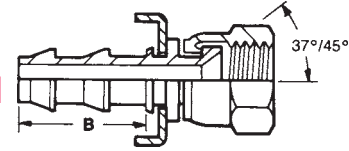

Push-On Stems-Brass

NPTF SOLID MALE STEM BRASS

Part Number	Hose I.D.	Thread	Hex	Fitting Length	Barb Length
P04-102	1/4	1/8 - 27	1/2	1.43	.87
P04-104	1/4	1/4 - 18	9/16	1.66	.87
P04-106	1/4	3/8 - 18	11/16	1.66	.87
P05-106	5/16	1/4 - 18	9/16	1.66	.87
P06-102	3/8	1/8 - 27	1/2	1.53	.97
P06-104	3/8	1/4 - 18	9/16	1.76	.97
P06-106	3/8	3/8 - 18	11/16	1.76	.97
P06-108	3/8	1/2 - 14	7/8	1.97	.97
P08-104	1/2	1/4 - 18	11/16	1.76	.97
P08-106	1/2	3/8 - 18	11/16	1.76	.97
P08-108	1/2	1/2 - 14	7/8	1.97	.97
P08-112	1/2	3/4 - 14	1-1/16	1.97	.97
P10-112	5/8	3/4 - 14	1-1/16	2.45	1.45
P12-108	3/4	1/2 - 14	1-1/16	2.45	1.45
P12-112	3/4	3/4 - 14	1-1/16	2.45	1.45

JIC 37°/SAE 45° SWIVEL FEMALE STEM BRASS

Part Number	Hose I.D.	Thread	Nut Hex	Fitting Length	Barb Length
P04-604	1/4	7/16 - 20	9/16	1.47	.87
P04-605	1/4	1/2 - 20	5/8	1.56	.87
P04-606	1/4	9/16 - 18	11/16	1.57	.87
P06-606	3/8	9/16 - 18	11/16	1.71	.97
P06-608	3/8	3/4 - 16	7/8	1.78	.97
P08-608	1/2	3/4 - 16	7/8	1.88	.97
P08-610	1/2	7/8 - 14	1	1.96	.97
P10-610	5/8	7/8 - 14	1	2.44	1.45
P12-612	3/4	1-1/16 - 12	1-1/4	2.50	1.45

SAE 45° MALE INVERTED SWIVEL STEM BRASS

Part Number	Hose I.D.	Thread	Nut Hex	Fitting Length	Barb Length
P04-B04	1/4	7/16 - 24	7/16	1.56	.87
P04-B05	1/4	1/2 - 20	1/2	1.62	.87
P05-B05	5/16	1/2 - 20	1/2	1.62	.87
P05-B06	5/16	5/8 - 18	5/8	1.63	.87
P06-B05	3/8	1/2 - 20	1/2	1.72	.97
P06-B06	3/8	5/8 - 18	5/8	1.76	.97
P08-B08	1/2	3/4 - 18	3/4	1.84	.97

SAE 45° SOLID MALE STEM BRASS

Part Number	Hose I.D.	Thread	Hex	Fitting Length	Barb Length
P06-306	3/8	5/8 - 18	5/8	1.83	.97

SAE 45° SWIVEL FEMALE STEM BRASS

Part Number	Hose I.D.	Thread	Nut Hex	Fitting Length	Barb Length
P04-406	1/4	5/8 - 18	3/4	1.57	.87
P05-406	5/16	5/8 - 18	3/4	1.57	.87
P06-406	3/8	5/8 - 18	3/4	1.71	.97
P12-412	3/4	1-1/16 - 14	1-1/4	2.50	1.45