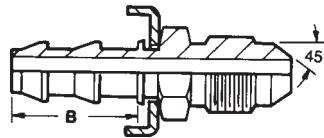

Push-On Stems-Brass

NPTF SOLID MALE STEM BRASS

Part Number	Hose I.D.	Thread	Hex	Fitting Length	Barb Length
P04-102	1/4	1/8 - 27	1/2	1.43	.87
P04-104	1/4	1/4 - 18	9/16	1.66	.87
P04-106	1/4	3/8 - 18	11/16	1.66	.87
P05-106	5/16	1/4 - 18	9/16	1.66	.87
P06-102	3/8	1/8 - 27	1/2	1.53	.97
P06-104	3/8	1/4 - 18	9/16	1.76	.97
P06-106	3/8	3/8 - 18	11/16	1.76	.97
P06-108	3/8	1/2 - 14	7/8	1.97	.97
P08-104	1/2	1/4 - 18	11/16	1.76	.97
P08-106	1/2	3/8 - 18	11/16	1.76	.97
P08-108	1/2	1/2 - 14	7/8	1.97	.97
P08-112	1/2	3/4 - 14	1-1/16	1.97	.97
P10-112	5/8	3/4 - 14	1-1/16	2.45	1.45
P12-108	3/4	1/2 - 14	1-1/16	2.45	1.45
P12-112	3/4	3/4 - 14	1-1/16	2.45	1.45

JIC 37°/SAE 45° SWIVEL FEMALE STEM BRASS

Part Number	Hose I.D.	Thread	Nut Hex	Fitting Length	Barb Length
P04-604	1/4	7/16 - 20	9/16	1.47	.87
P04-605	1/4	1/2 - 20	5/8	1.56	.87
P04-606	1/4	9/16 - 18	11/16	1.57	.87
P06-606	3/8	9/16 - 18	11/16	1.71	.97
P06-608	3/8	3/4 - 16	7/8	1.78	.97
P08-608	1/2	3/4 - 16	7/8	1.88	.97
P08-610	1/2	7/8 - 14	1	1.96	.97
P10-610	5/8	7/8 - 14	1	2.44	1.45
P12-612	3/4	1-1/16 - 12	1-1/4	2.50	1.45

SAE 45° MALE INVERTED SWIVEL STEM BRASS

Part Number	Hose I.D.	Thread	Nut Hex	Fitting Length	Barb Length
P04-B04	1/4	7/16 - 24	7/16	1.56	.87
P04-B05	1/4	1/2 - 20	1/2	1.62	.87
P05-B05	5/16	1/2 - 20	1/2	1.62	.87
P05-B06	5/16	5/8 - 18	5/8	1.63	.87
P06-B05	3/8	1/2 - 20	1/2	1.72	.97
P06-B06	3/8	5/8 - 18	5/8	1.76	.97
P08-B08	1/2	3/4 - 18	3/4	1.84	.97

SAE 45° SOLID MALE STEM BRASS

Part Number	Hose I.D.	Thread	Hex	Fitting Length	Barb Length
P06-306	3/8	5/8 - 18	5/8	1.83	.97

SAE 45° SWIVEL FEMALE STEM BRASS

Part Number	Hose I.D.	Thread	Nut Hex	Fitting Length	Barb Length
P04-406	1/4	5/8 - 18	3/4	1.57	.87
P05-406	5/16	5/8 - 18	3/4	1.57	.87
P06-406	3/8	5/8 - 18	3/4	1.71	.97
P12-412	3/4	1-1/16 - 14	1-1/4	2.50	1.45