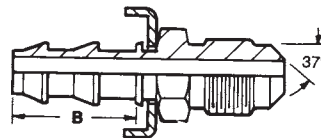

SAE 45° MALE INVERTED SWIVEL STEM BRASS

Part Number	Hose I.D.	Thread	Nut Hex	Fitting Length	Barb Length
P04-B04	1/4	7/16 - 24	7/16	1.56	.87
P04-B05	1/4	1/2 - 20	1/2	1.62	.87
P05-B05	5/16	1/2 - 20	1/2	1.62	.87
P05-B06	5/16	5/8 - 18	5/8	1.63	.87
P06-B05	3/8	1/2 - 20	1/2	1.72	.97
P06-B06	3/8	5/8 - 18	5/8	1.76	.97
P08-B08	1/2	3/4 - 18	3/4	1.84	.97

SAE 45° SOLID MALE STEM BRASS

Part Number	Hose I.D.	Thread	Hex	Fitting Length	Barb Length
P06-306	3/8	5/8 - 18	5/8	1.83	.97

SAE 45° SWIVEL FEMALE STEM BRASS

Part Number	Hose I.D.	Thread	Nut Hex	Fitting Length	Barb Length
P04-406	1/4	5/8 - 18	3/4	1.57	.87
P05-406	5/16	5/8 - 18	3/4	1.57	.87
P06-406	3/8	5/8 - 18	3/4	1.71	.97
P12-412	3/4	1-1/16 - 14	1-1/4	2.50	1.45

RIGID SHANK TUBE STEM BRASS

Part Number	Hose I.D.	Tube O.D.	Tube Length	Fitting Length	Barb Length
P04-RS-T04	1/4	1/4	1.06	1.89	.87
P04-RS-T05	1/4	5/16	1.06	1.89	.87
P06-RS-T06	3/8	3/8	1.06	2.03	.97
P08-RS-T08	1/2	1/2	1.06	2.13	.97

JIC 37° SOLID MALE STEM BRASS

Part Number	Hose I.D.	Thread	Hex	Fitting Length	Barb Length
P04-504	1/4	7/16 - 20	1/2	1.60	.87
P04-506	1/4	9/16 - 18	5/8	1.64	.87
P06-506	3/8	9/16 - 18	5/8	1.78	.97
P06-508	3/8	3/4 - 16	13/16	1.88	.97
P08-508	1/2	3/4 - 16	7/8	1.98	.97