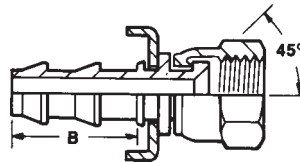

JIC 37°/SAE 45° SWIVEL FEMALE STEM BRASS

Part Number	Hose I.D.	Thread	Nut Hex	Fitting Length	Barb Length
P04-604	1/4	7/16 - 20	9/16	1.47	.87
P04-605	1/4	1/2 - 20	5/8	1.56	.87
P04-606	1/4	9/16 - 18	11/16	1.57	.87
P06-606	3/8	9/16 - 18	11/16	1.71	.97
P06-608	3/8	3/4 - 16	7/8	1.78	.97
P08-608	1/2	3/4 - 16	7/8	1.88	.97
P08-610	1/2	7/8 - 14	1	1.96	.97
P10-610	5/8	7/8 - 14	1	2.44	1.45
P12-612	3/4	1-1/16 - 12	1-1/4	2.50	1.45

SAE 45° MALE INVERTED SWIVEL STEM BRASS

Part Number	Hose I.D.	Thread	Nut Hex	Fitting Length	Barb Length
P04-B04	1/4	7/16 - 24	7/16	1.56	.87
P04-B05	1/4	1/2 - 20	1/2	1.62	.87
P05-B05	5/16	1/2 - 20	1/2	1.62	.87
P05-B06	5/16	5/8 - 18	5/8	1.63	.87
P06-B05	3/8	1/2 - 20	1/2	1.72	.97
P06-B06	3/8	5/8 - 18	5/8	1.76	.97
P08-B08	1/2	3/4 - 18	3/4	1.84	.97

SAE 45° SOLID MALE STEM BRASS

Part Number	Hose I.D.	Thread	Hex	Fitting Length	Barb Length
P06-306	3/8	5/8 - 18	5/8	1.83	.97

SAE 45° SWIVEL FEMALE STEM BRASS

Part Number	Hose I.D.	Thread	Nut Hex	Fitting Length	Barb Length
P04-406	1/4	5/8 - 18	3/4	1.57	.87
P05-406	5/16	5/8 - 18	3/4	1.57	.87
P06-406	3/8	5/8 - 18	3/4	1.71	.97
P12-412	3/4	1-1/16 - 14	1-1/4	2.50	1.45

RIGID SHANK TUBE STEM BRASS

Part Number	Hose I.D.	Tube O.D.	Tube Length	Fitting Length	Barb Length
P04-RS-T04	1/4	1/4	1.06	1.89	.87
P04-RS-T05	1/4	5/16	1.06	1.89	.87
P06-RS-T06	3/8	3/8	1.06	2.03	.97
P08-RS-T08	1/2	1/2	1.06	2.13	.97