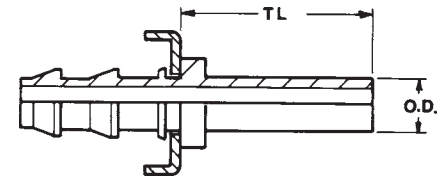

SAE 45° MALE INVERTED SWIVEL STEM BRASS

Part Number	Hose I.D.	Thread	Nut Hex	Fitting Length	Barb Length
P04-B04	1/4	7/16 - 24	7/16	1.56	.87
P04-B05	1/4	1/2 - 20	1/2	1.62	.87
P05-B05	5/16	1/2 - 20	1/2	1.62	.87
P05-B06	5/16	5/8 - 18	5/8	1.63	.87
P06-B05	3/8	1/2 - 20	1/2	1.72	.97
P06-B06	3/8	5/8 - 18	5/8	1.76	.97
P08-B08	1/2	3/4 - 18	3/4	1.84	.97

SAE 45° SOLID MALE STEM BRASS

Part Number	Hose I.D.	Thread	Hex	Fitting Length	Barb Length
P06-306	3/8	5/8 - 18	5/8	1.83	.97

SAE 45° SWIVEL FEMALE STEM BRASS

Part Number	Hose I.D.	Thread	Nut Hex	Fitting Length	Barb Length
P04-406	1/4	5/8 - 18	3/4	1.57	.87
P05-406	5/16	5/8 - 18	3/4	1.57	.87
P06-406	3/8	5/8 - 18	3/4	1.71	.97
P12-412	3/4	1-1/16 - 14	1-1/4	2.50	1.45

RIGID SHANK TUBE STEM BRASS

Part Number	Hose I.D.	Tube O.D.	Tube Length	Fitting Length	Barb Length
P04-RS-T04	1/4	1/4	1.06	1.89	.87
P04-RS-T05	1/4	5/16	1.06	1.89	.87
P06-RS-T06	3/8	3/8	1.06	2.03	.97
P08-RS-T08	1/2	1/2	1.06	2.13	.97

JIC 37° SOLID MALE STEM BRASS

Part Number	Hose I.D.	Thread	Hex	Fitting Length	Barb Length
P04-504	1/4	7/16 - 20	1/2	1.60	.87
P04-506	1/4	9/16 - 18	5/8	1.64	.87
P06-506	3/8	9/16 - 18	5/8	1.78	.97
P06-508	3/8	3/4 - 16	13/16	1.88	.97
P08-508	1/2	3/4 - 16	7/8	1.98	.97